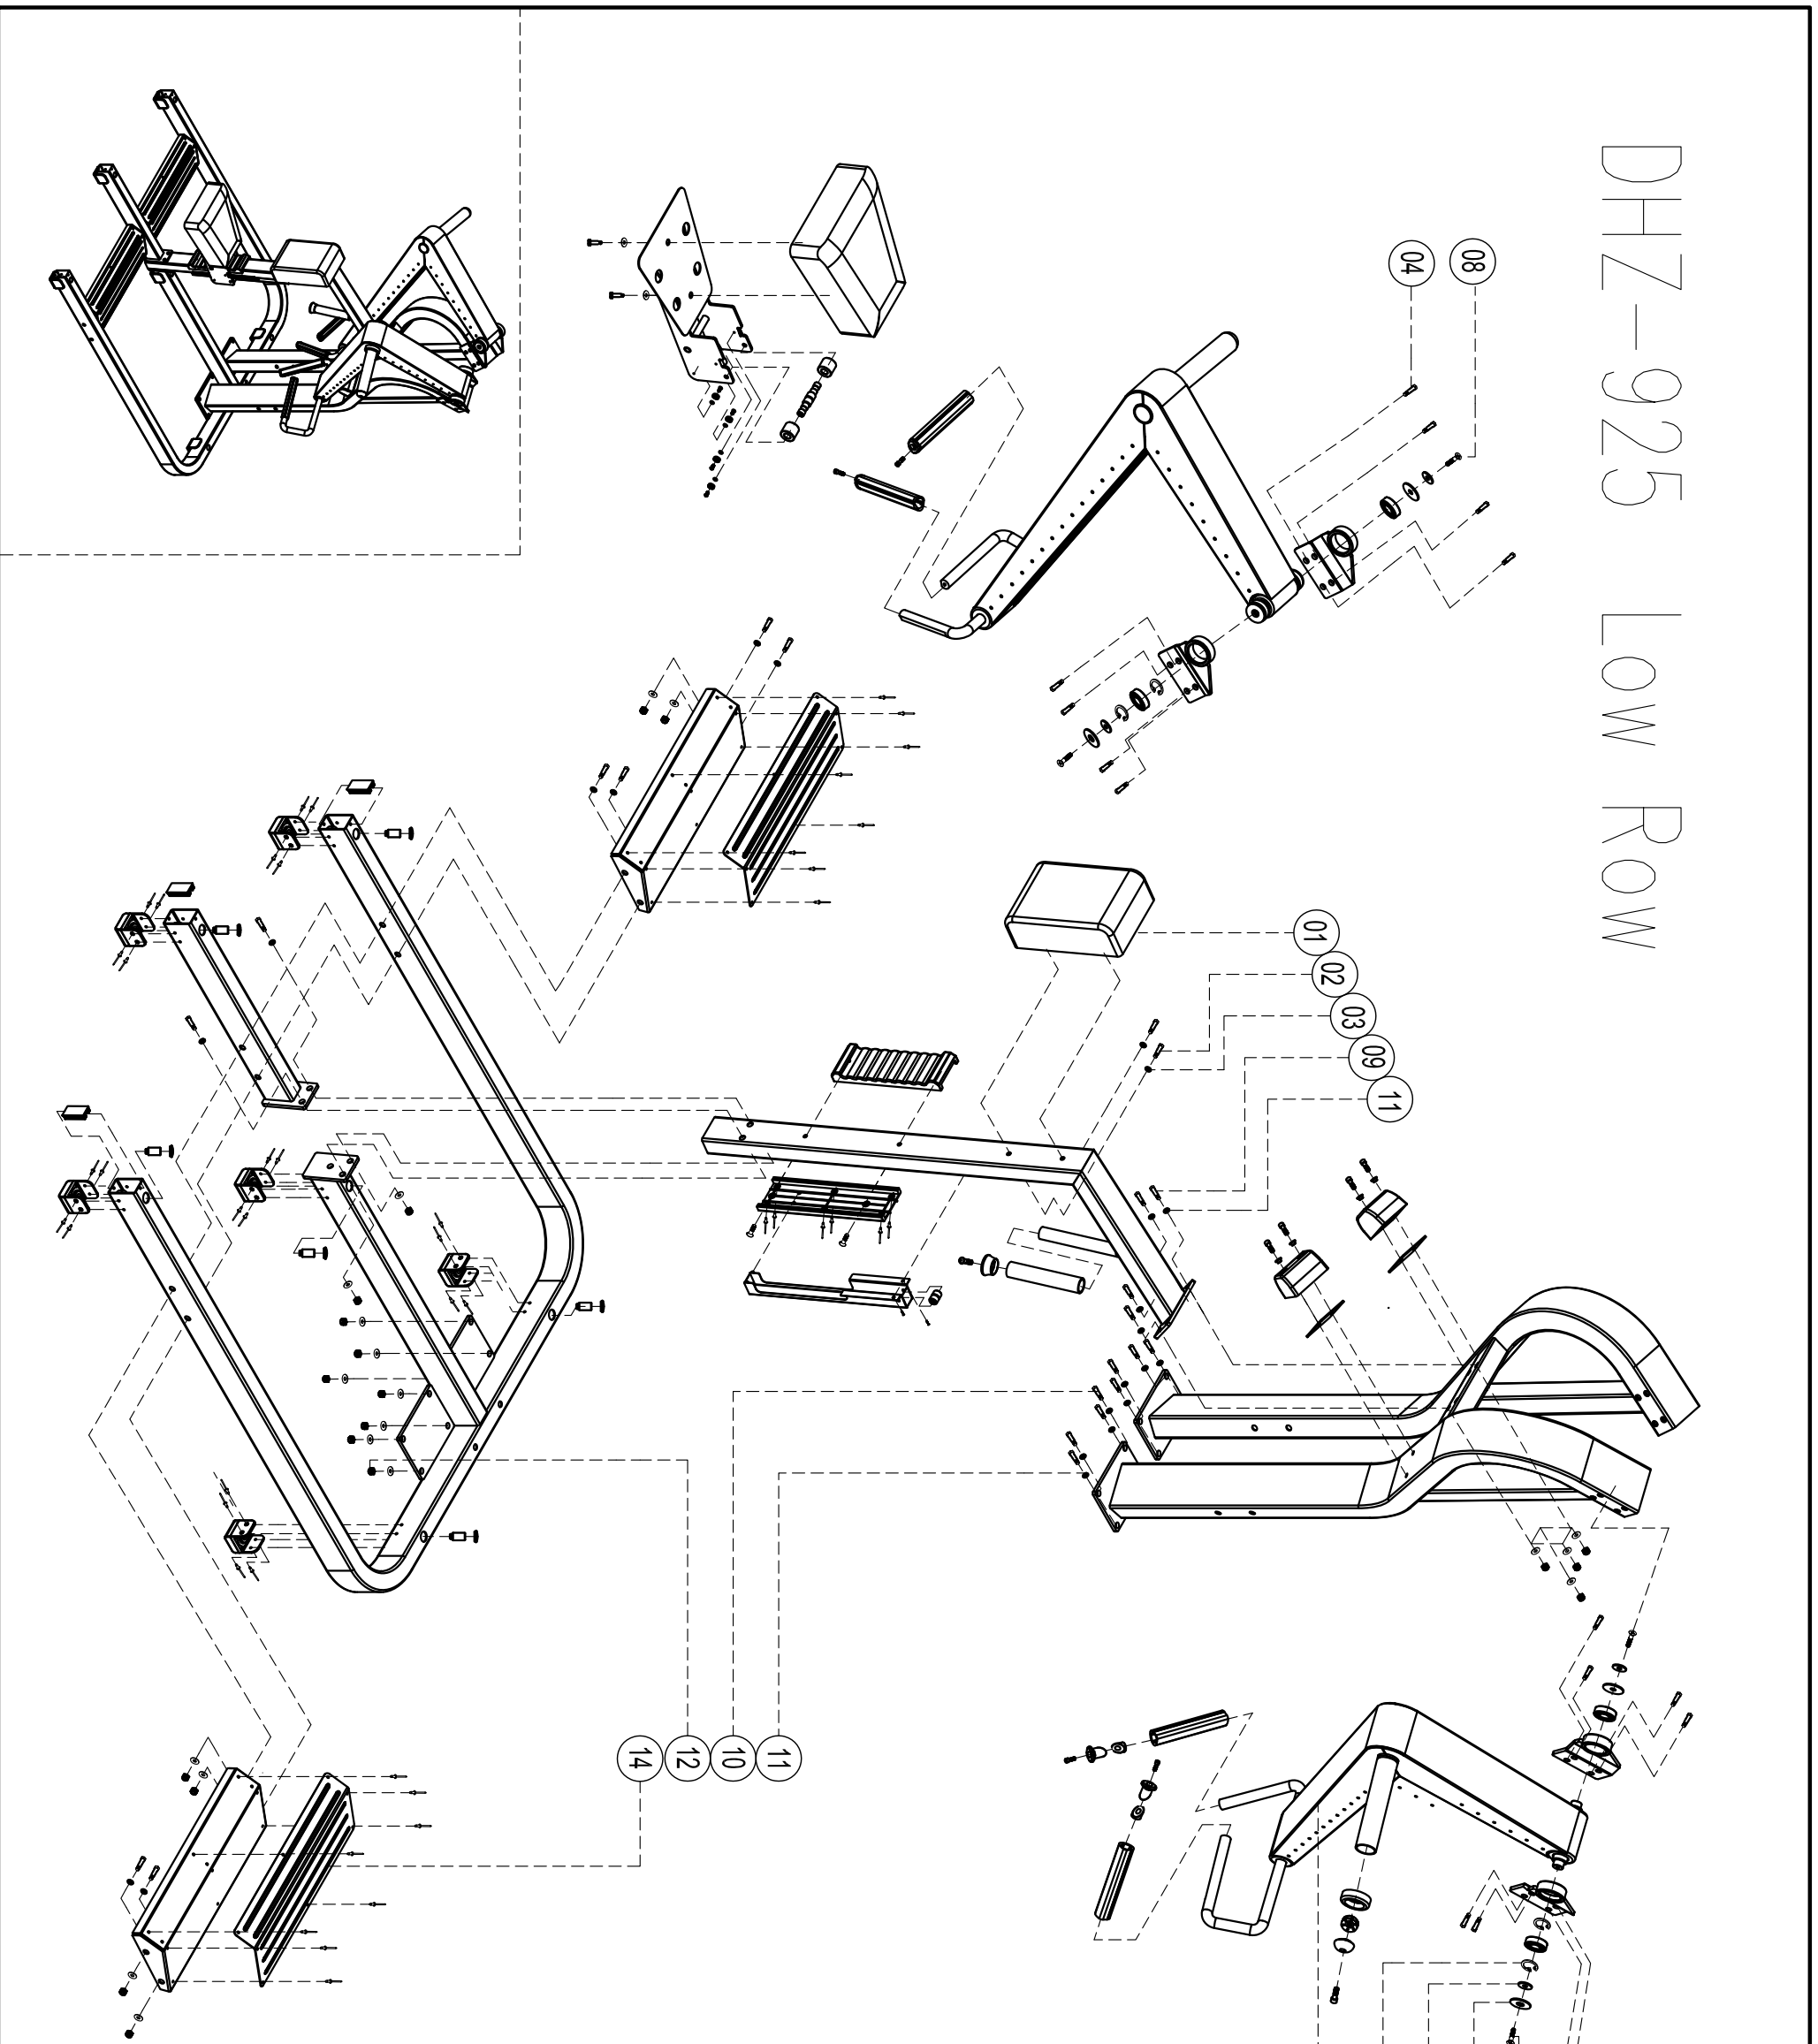

DHZ-925 LOW ROW

please note: parts didnt demitioned part and fasteners not listed on the introduction

NO.	Name	Quantity
01	Back cushion	1
02	Hex screw M10*30	2
03	Flat washerφ10	2
04	Hex screw M12*30	16
05	Circlip φ52	4
06	Large gasket C068φ50*12.5	4
07	Small gasket C088φ33*12.5	4
08	Hex M10*20	4
09	Hex screw M12*75 Countersunk head inner	4
10	Hex screw M12*30	8
11	Hex nut(self-locking) M12	12
12	Flat washer T1.5*φ12φ20	24
13	Movable arm group	2
14	Pedal group	2