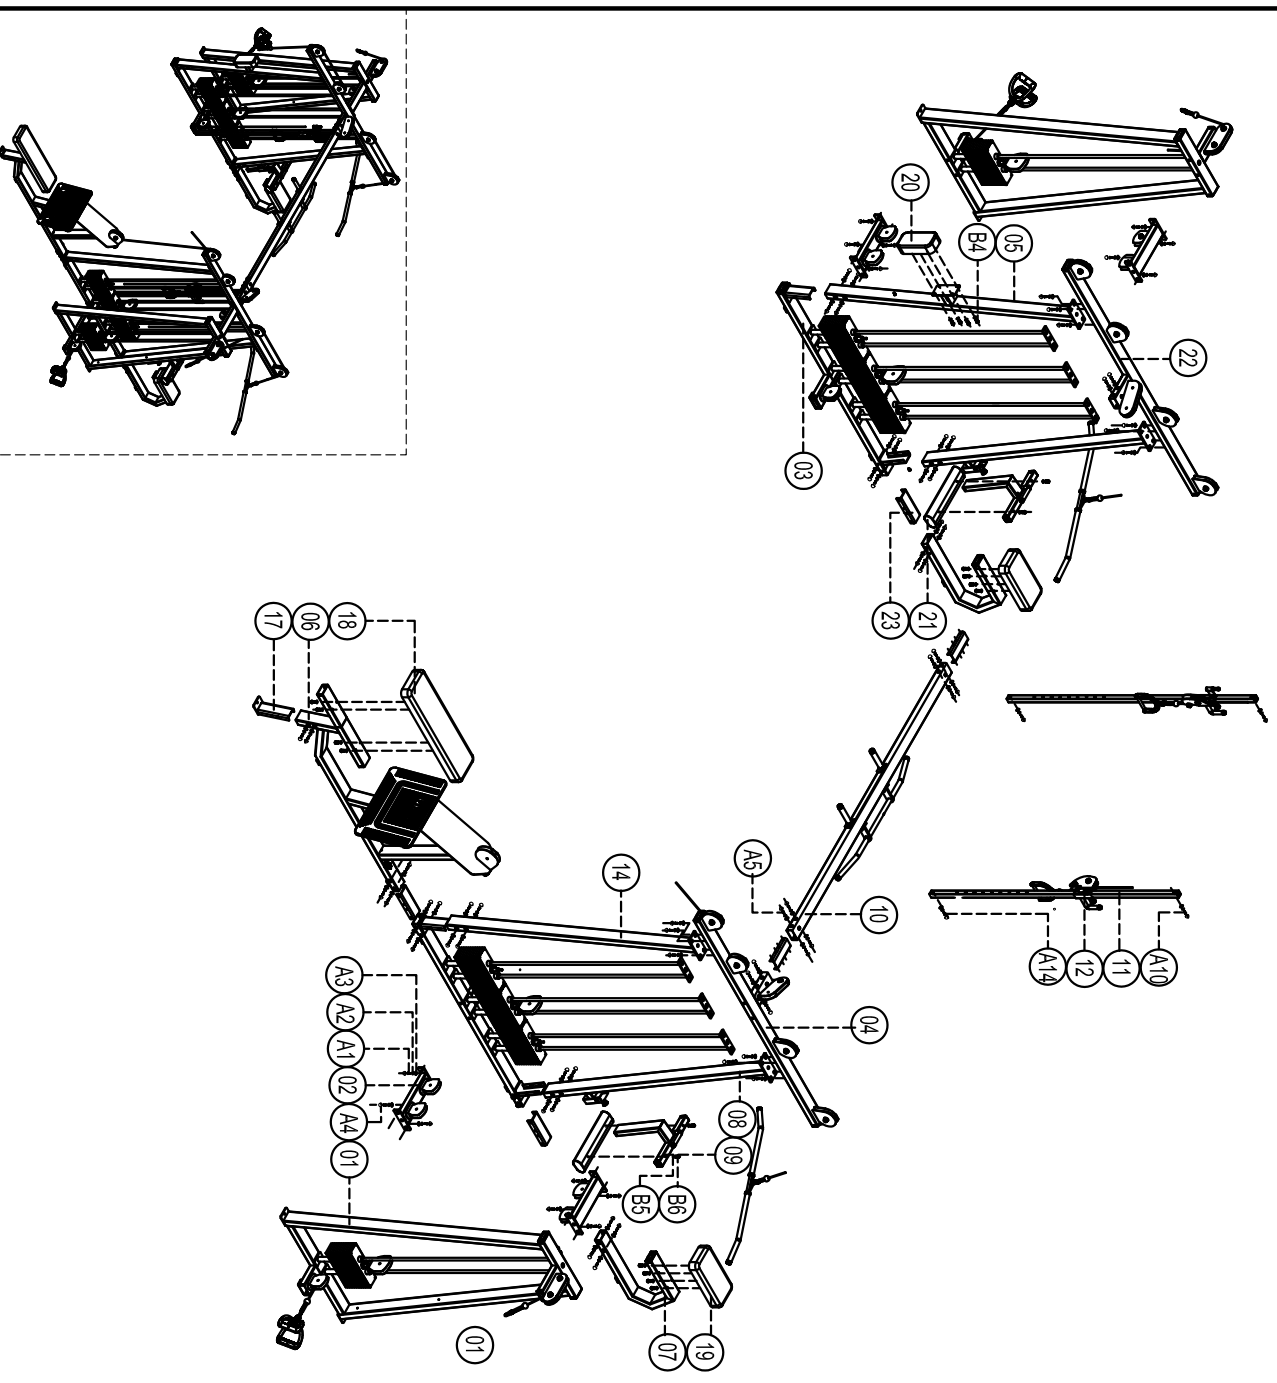

Exploded

E1064 Multi Station

please note :parts didn't demolition part and fasteners not listed on the introduction

serial number	name	quantity
B6	Cup head inner hex screw M8x80	16
B5	Flat washer Φ8	20
B4	Cup head inner hex screw M8x35	4
A14	Outer hex screw M12x155	2
A10	Outer hex screw M12x60	2
A6	Outer hex screw M12x25	58
A4	Screw cap S208	94
A3	Gasket DQ003	94
A2	Spring washer Φ12	94
A1	Outer hex screw M12x35	32
23	Weld U type board	5
22	Top beam connection set	1
21	Upholstery	2
20	support pad	1
19	Cushion	2
18	Cushion	1
17	Activity foot margin	1
14	Supporting frame	1
12	Adjustment tube set	2
11	Adjustment tube set	2
10	connecting	1
09	Adjustment set	2
08	Support set	2
07	fixing set	2
06	Seat fixing	1
05	Connector	1
04	Top connecting frame	1
03	Bottom frame	2
02	Top/Bottom connector	4
01	Door frame	2